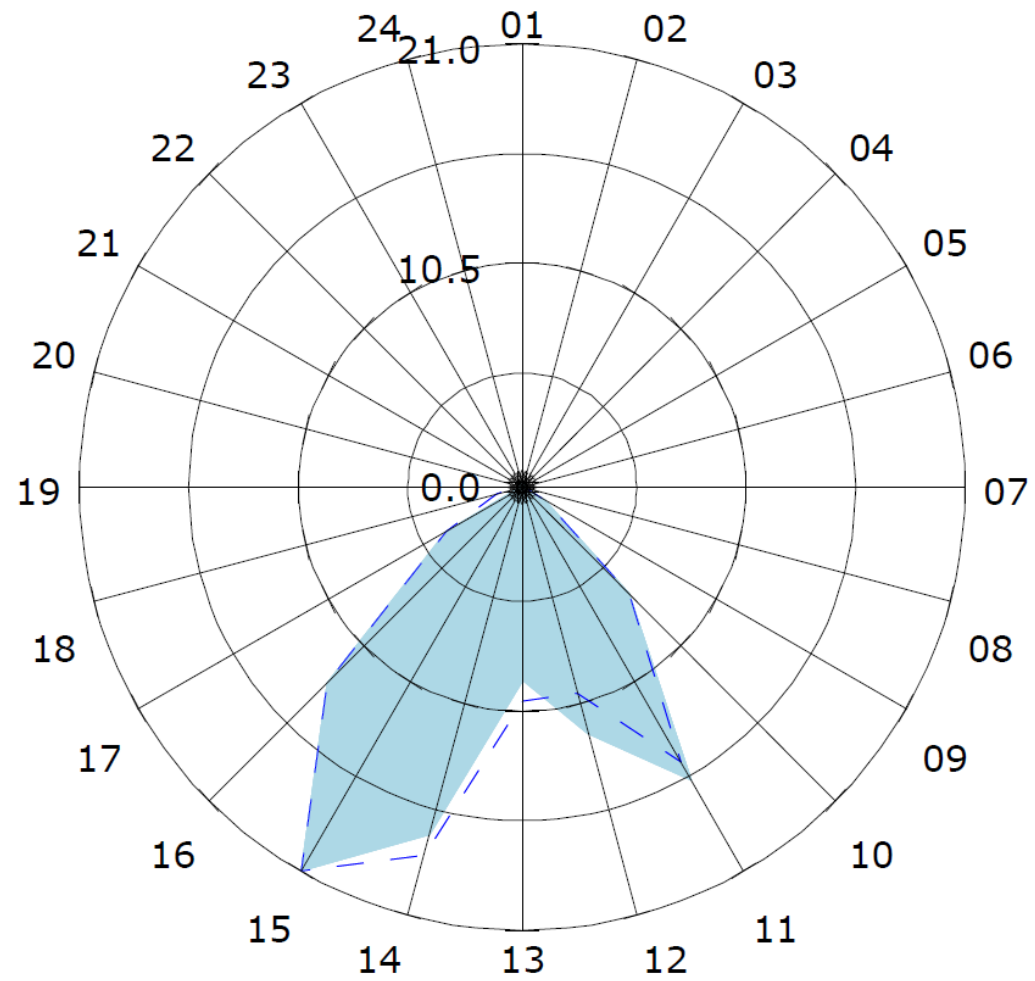

Kollektiv   ■ NBUV Ski   □ NBUV Snowboard