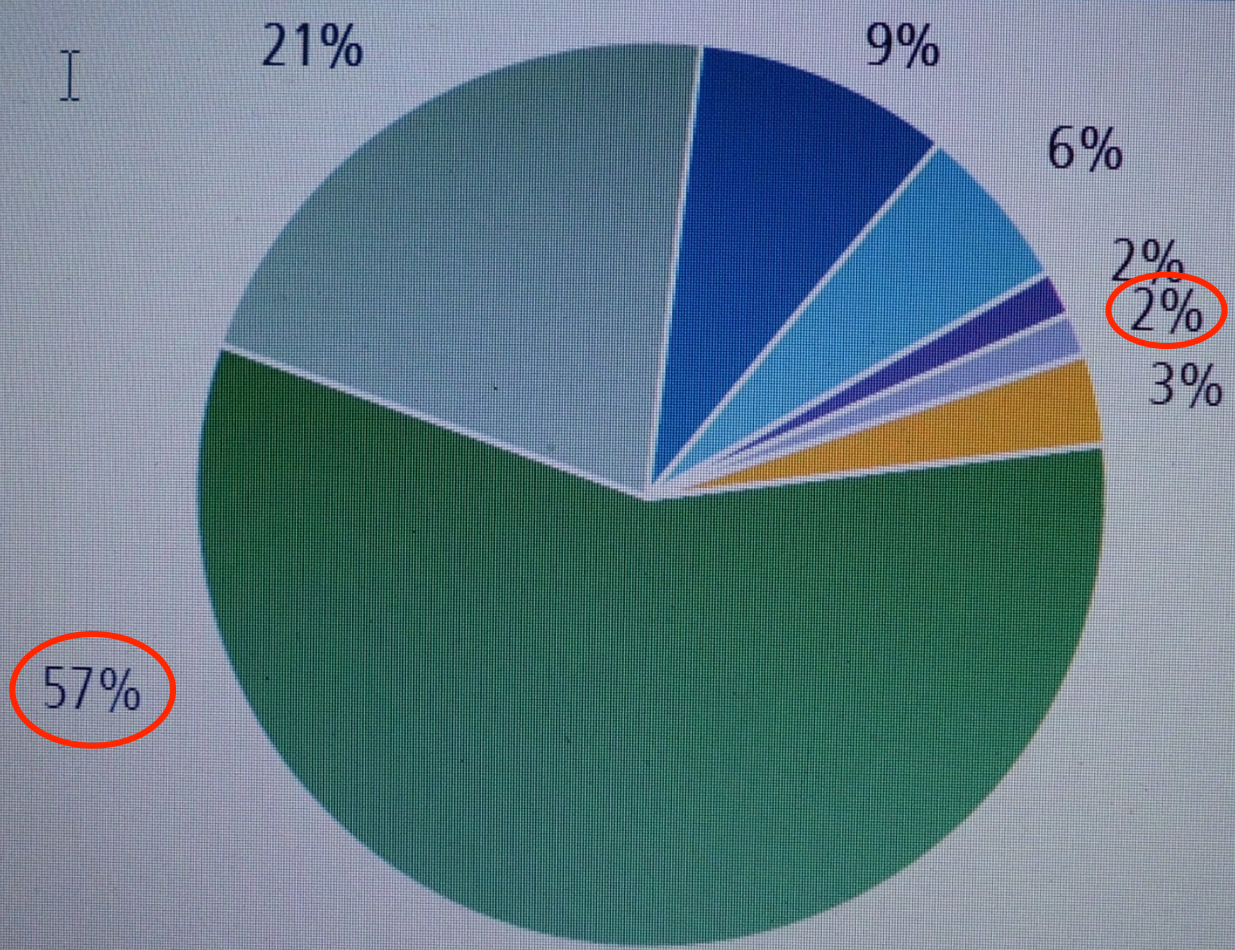

mechanism of accident:

- avalanche
- Sturz aus der Höhe
- Sturz auf gleicher Ebene
- Kollision mit Objekt
- Collision with person
- Andere
- Unbekannt

38 deaths/ year

Getötete Ø 2010–2014: 38 (Wohnort Schweiz und Ausland)