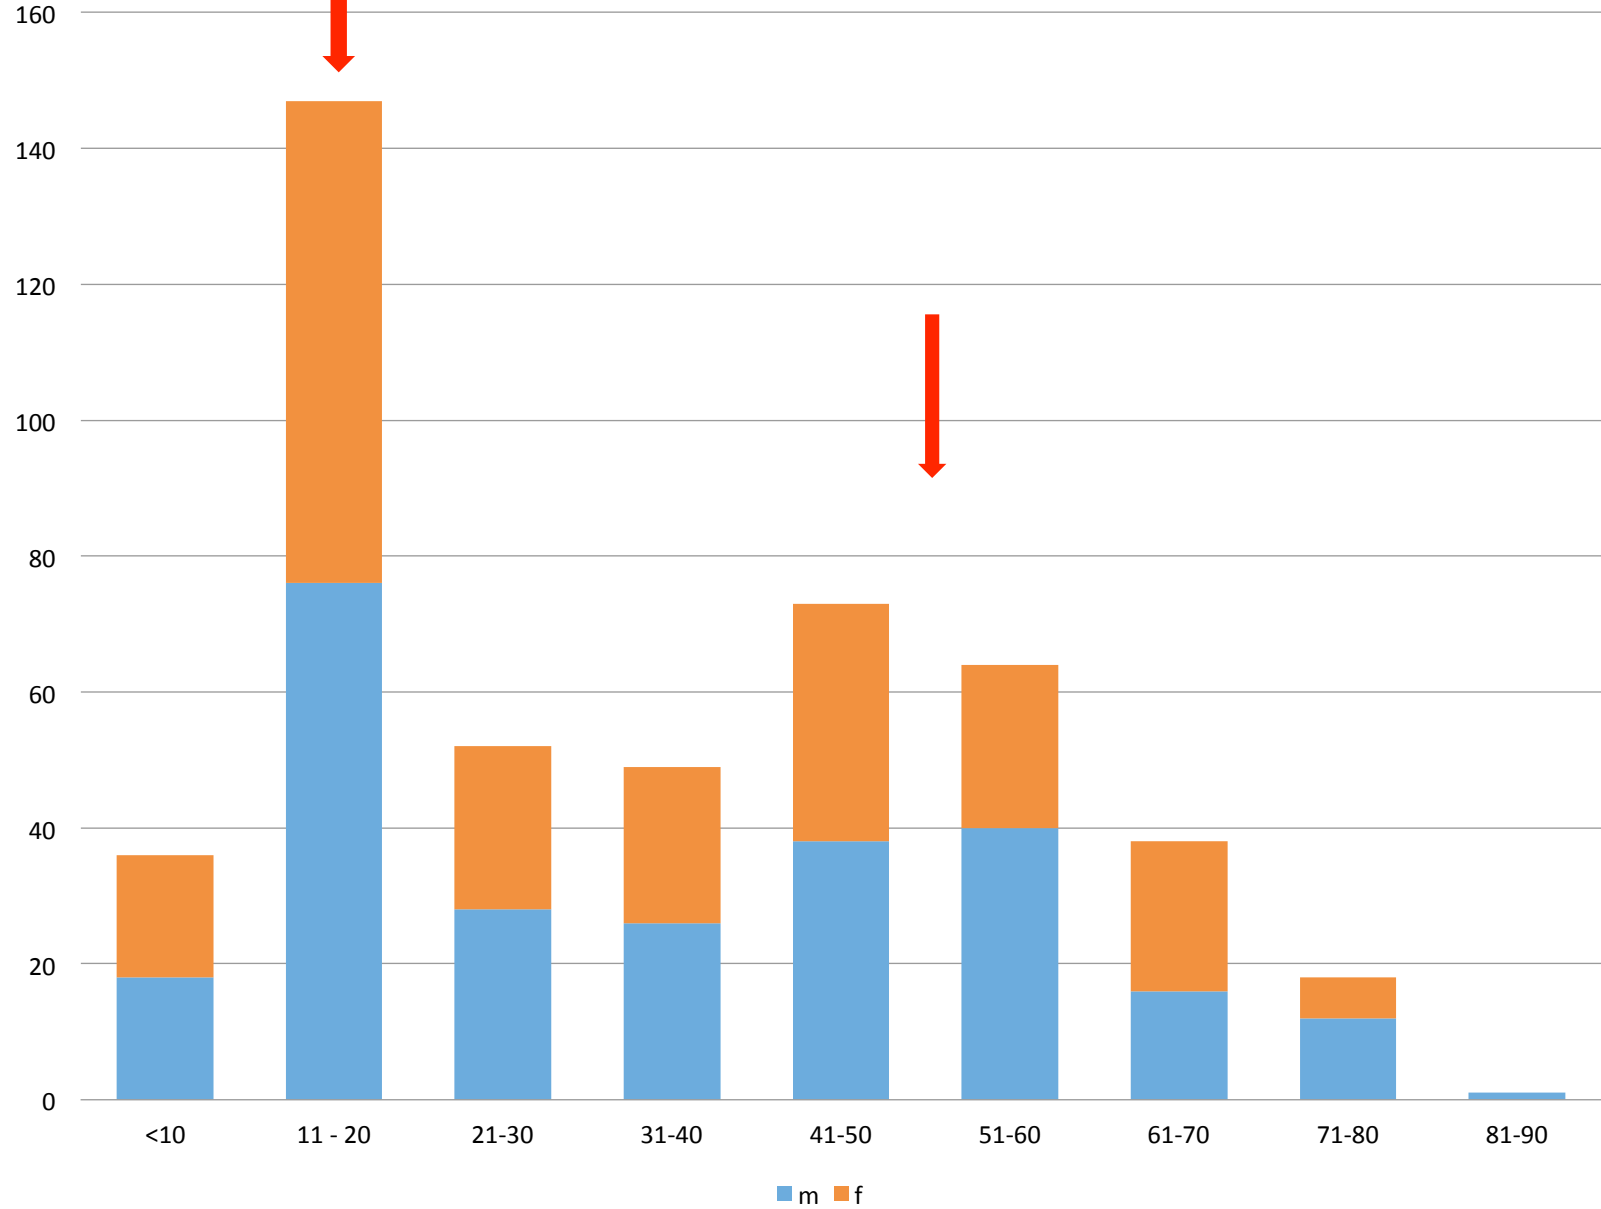

Major trauma in winter sports: an international trauma database analysis

Weber CD, Horst K, Lefering R et al. Eur J Trauma Emerg Surg 2015. DOI 10.1007/s00068-015-0596-7

inclusion criteria:

- ISS (injury severity score) > 9
- direct admittance to intensive care unit (ICU)

alpine ski/ snowboard/ sledding

predominantly male!

highest female

proportion in sledding

age and gender

statistics from
the hospital of
Frutigen,
Switzerland

alpine skiing

- highest ISS (20.8)**
- highest risk of hemorrhagic shock at scene**
- highest overall mortality (6.4%)**