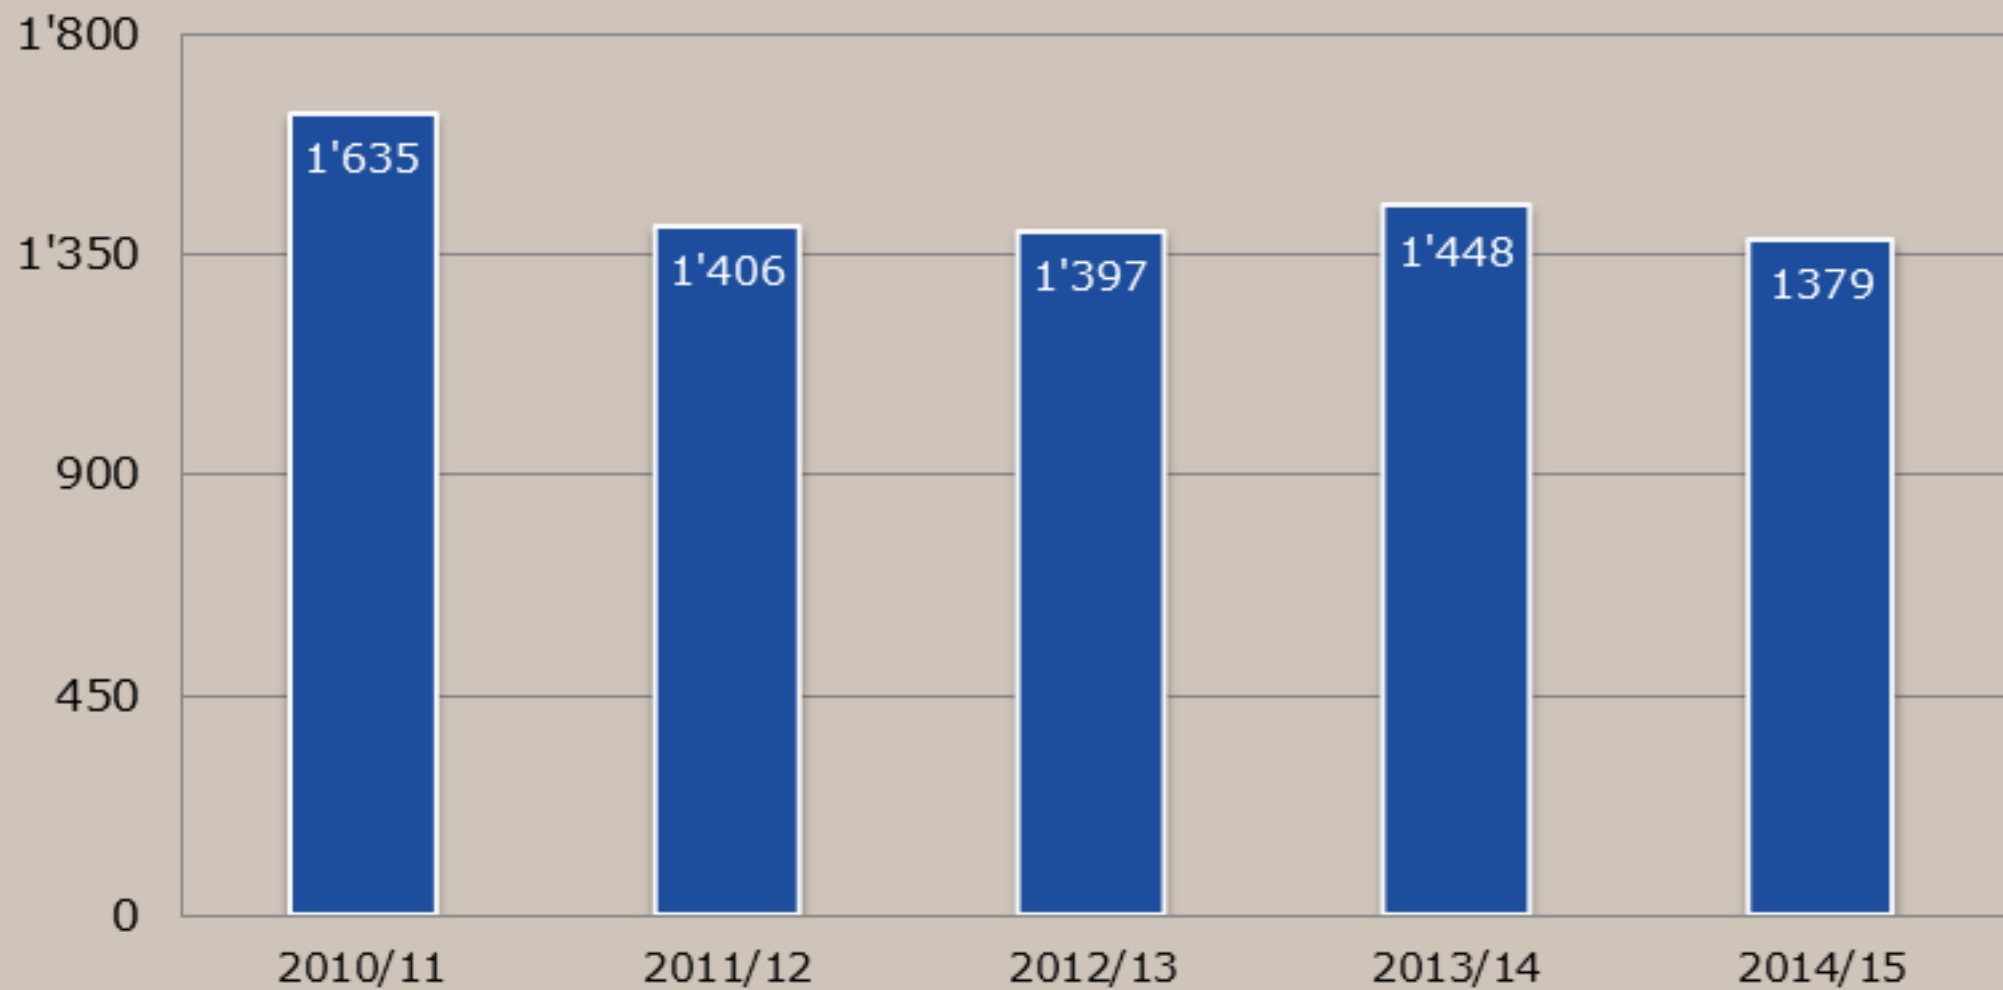

number of wintersport-patients transported by air per season

figures reported by Rega

Pat. auf Primäreinsätzen	2013	2014	2015	2015 in %
NACA 0 Unverletzt / Gesund	28 4	5	0.3%	
NACA 1 Keine unm. Therapie nötig	10	2	6	0.4%
NACA 2 Ambulante Behandlung möglich	9	100	115	7.8%
NACA 3 Keine Vitalgef., Hosp. nötig	1'014	961	1'041	70.7%
NACA 4 Vitalgefährdung möglich	282	244	276	18.7%
NACA 5 Akute Lebensgefahr	16	14	24	1.6%
NACA 6 Reanimation erfolgreich	1	3	2	0.1%
NACA 7 Exitus letalis	4	5	4	0.3%
Kein NACA-Score erfasst	1	2	0	0.0%
Ergebnis	1'445	1'335	1'473	100.0%

figures reported by Rega