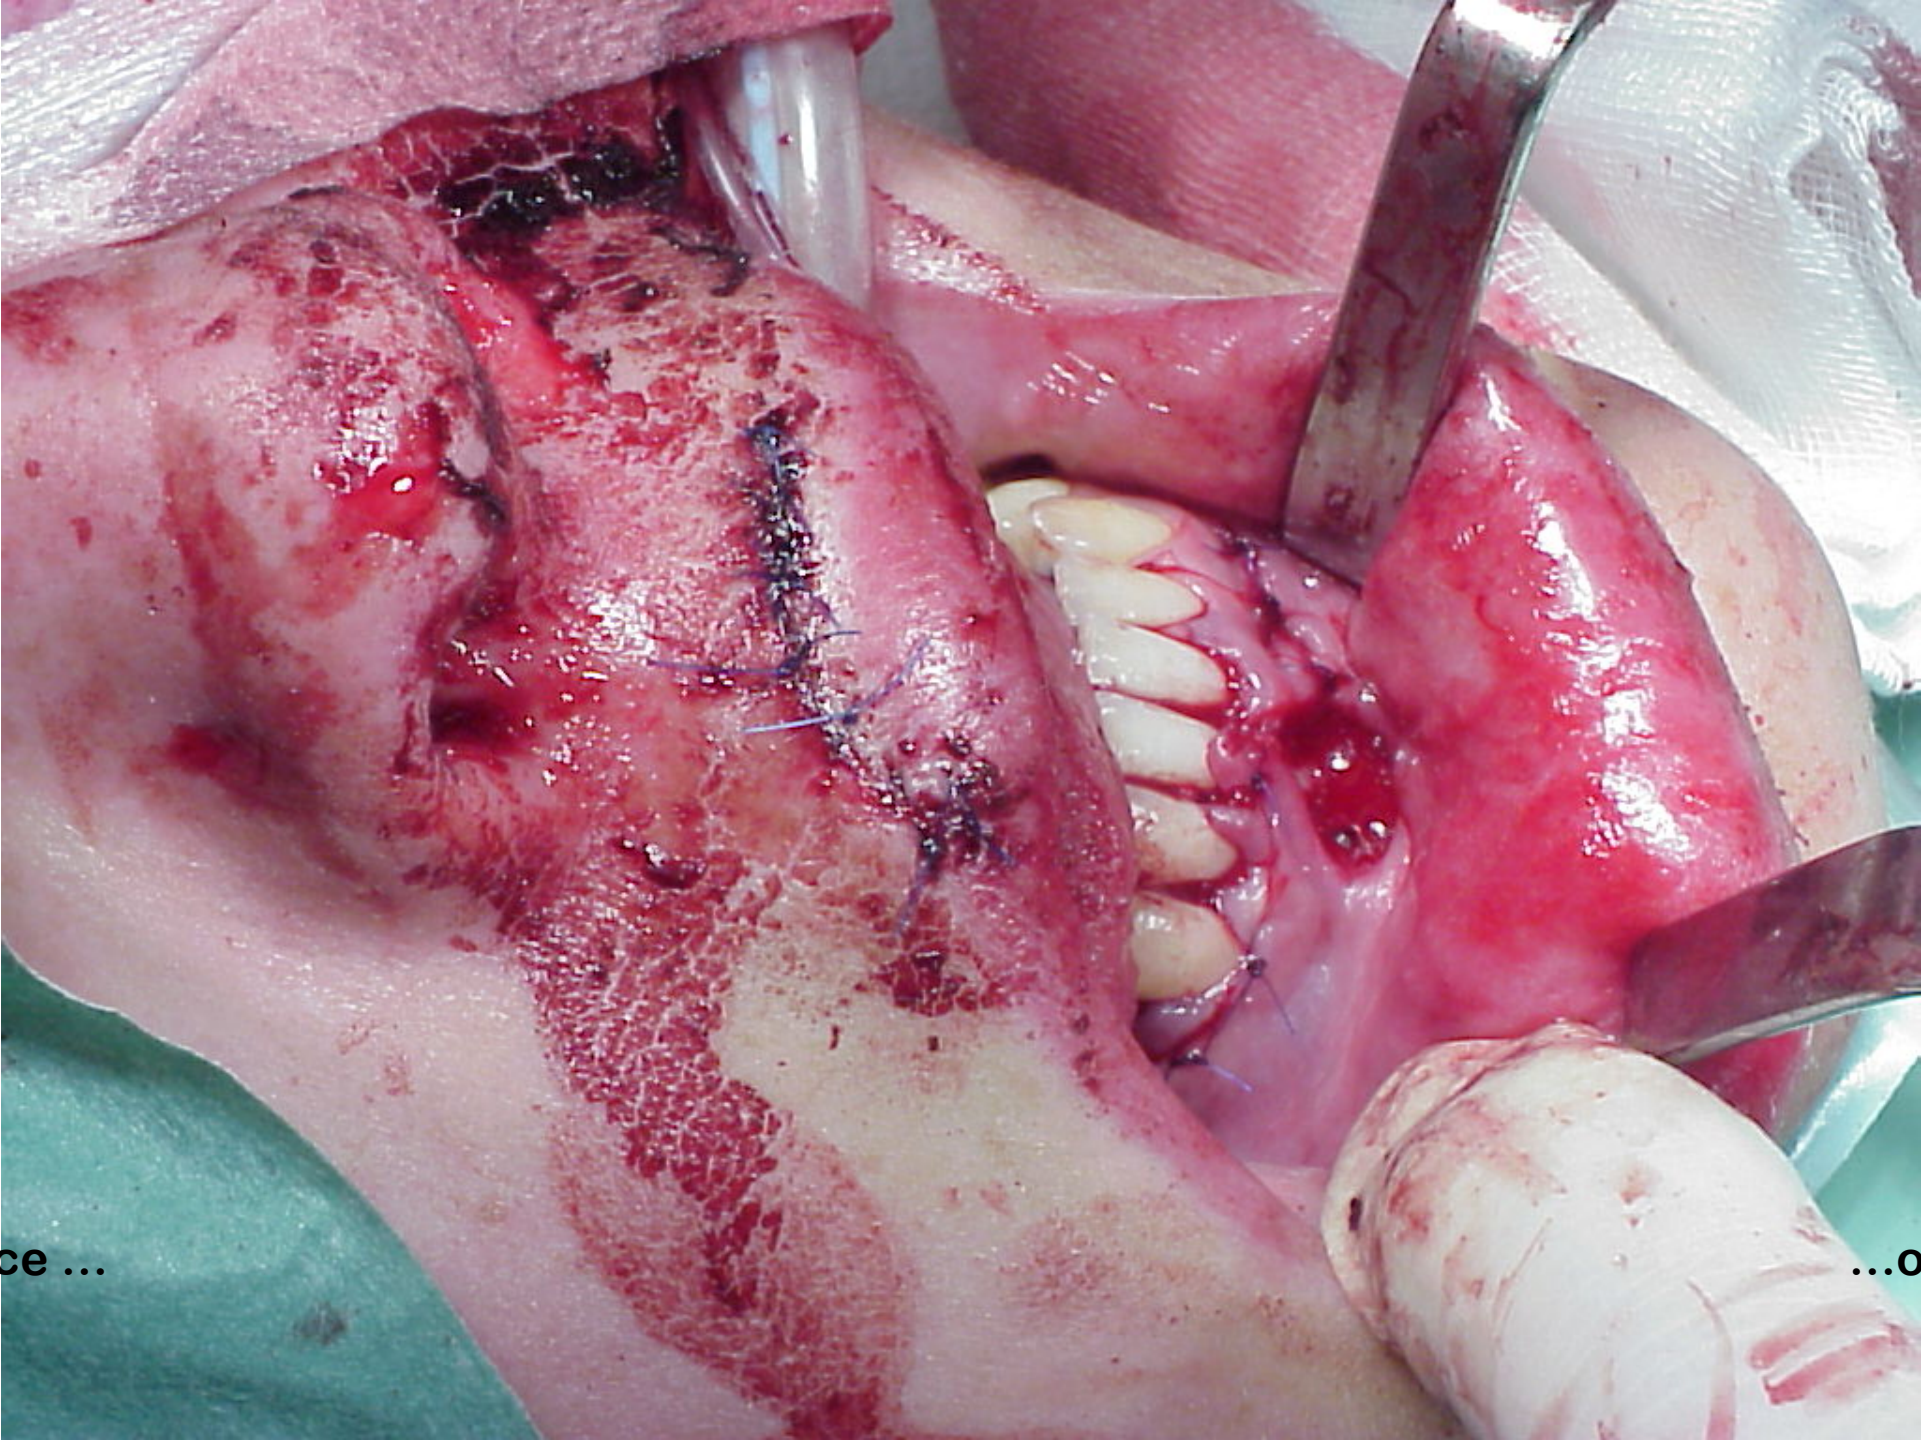

the ugly face ...

...of sledding