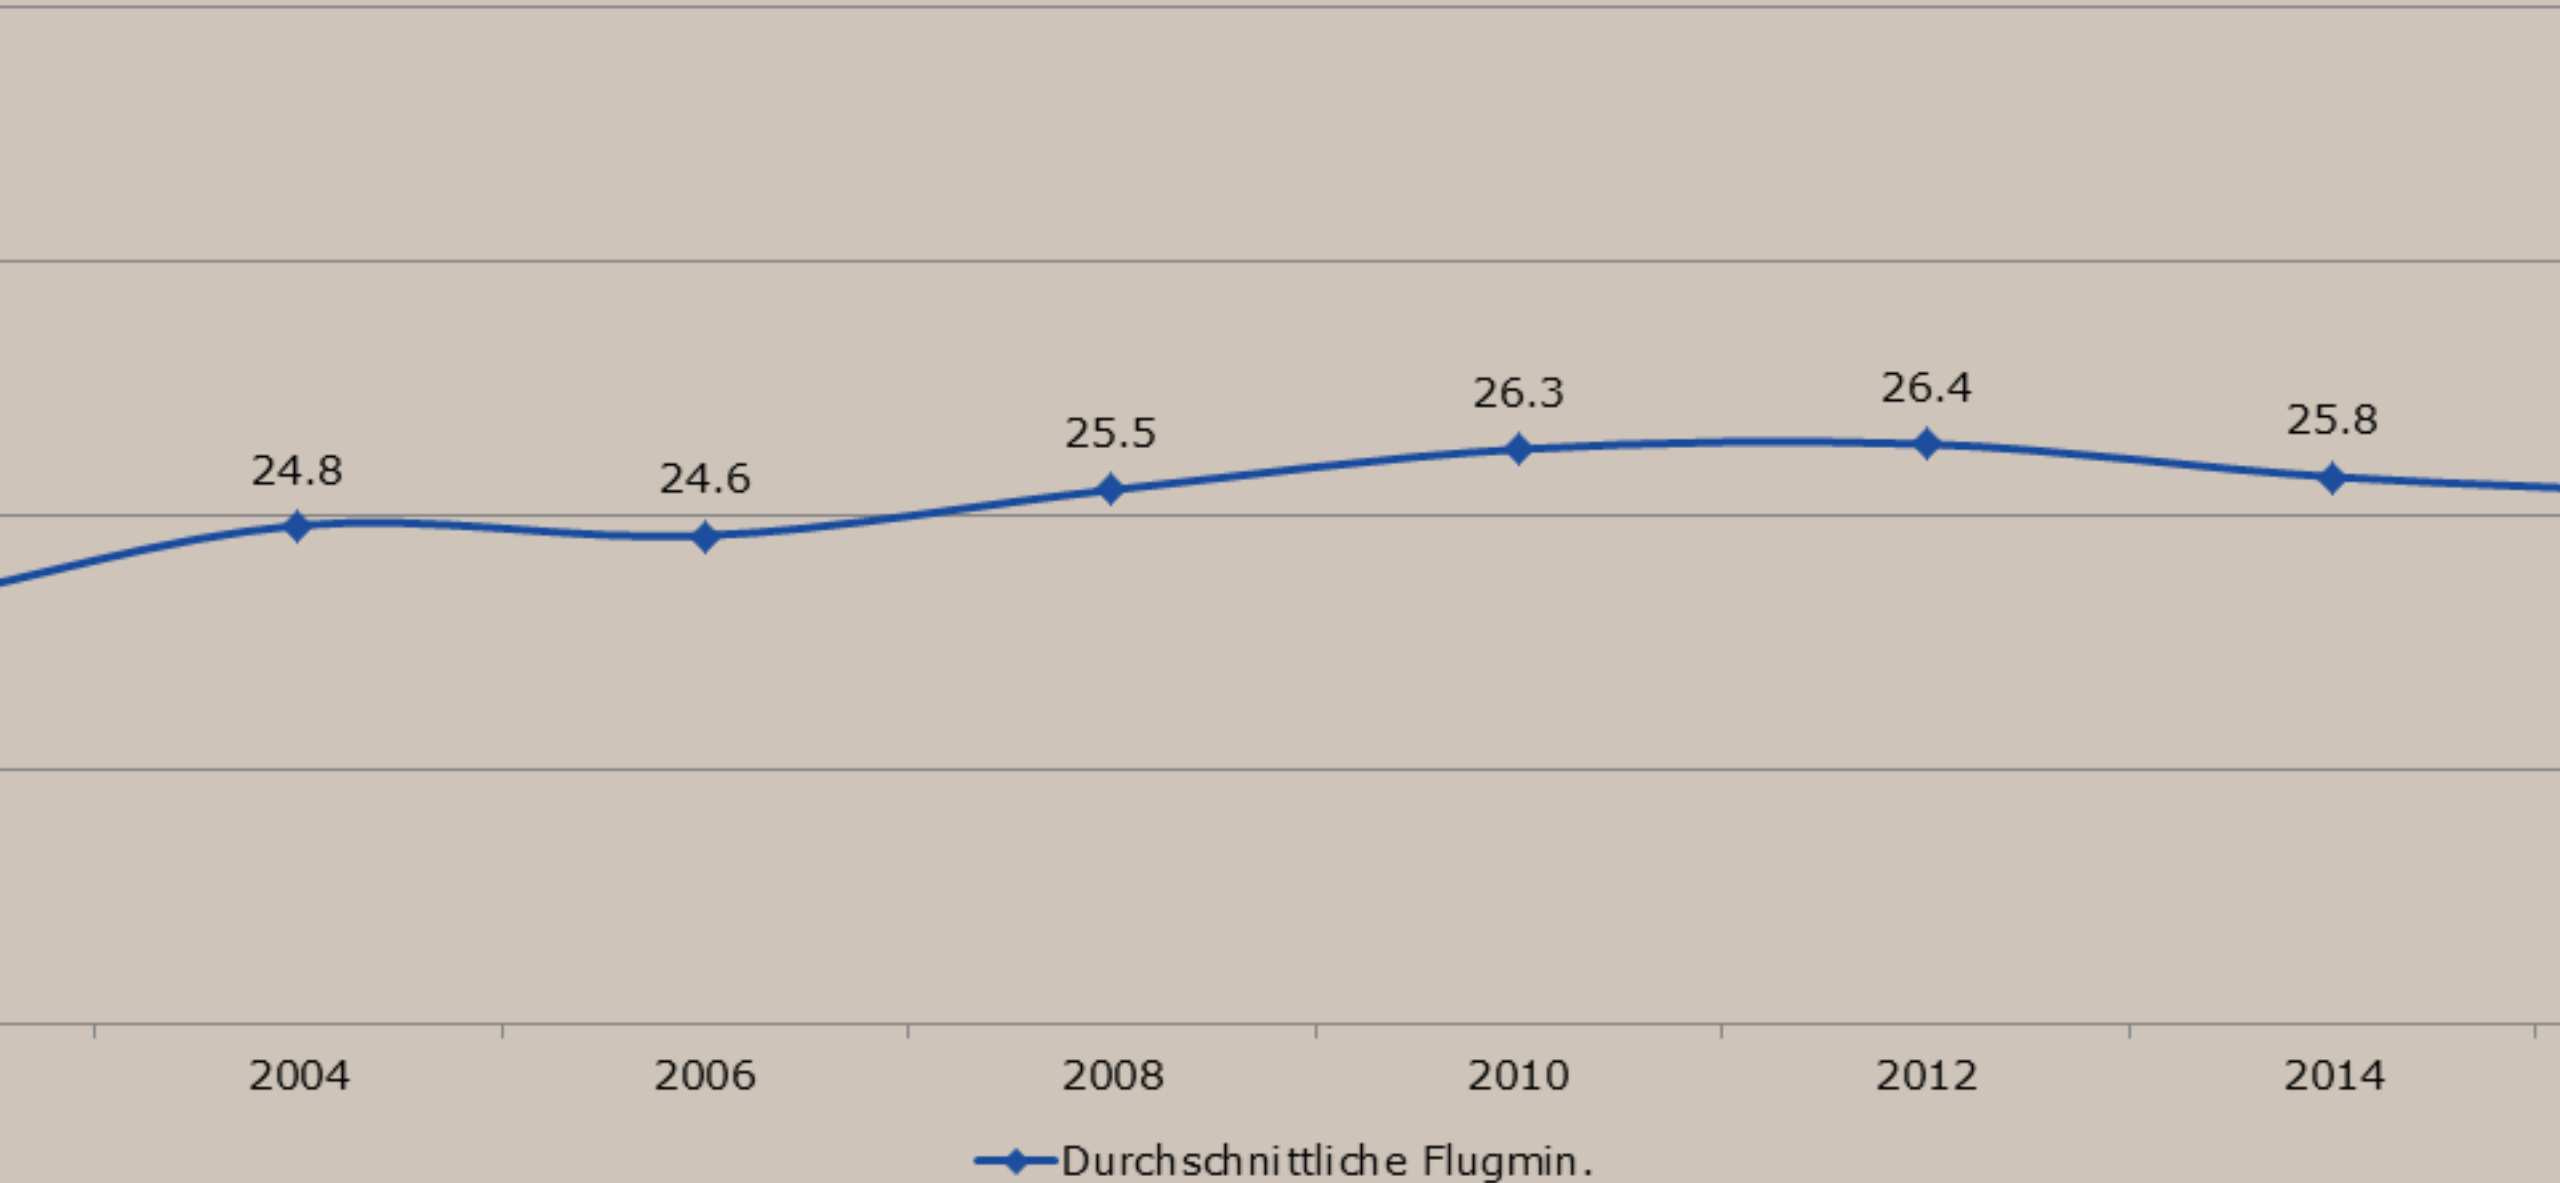

flight time from the scene of accident to the hospital